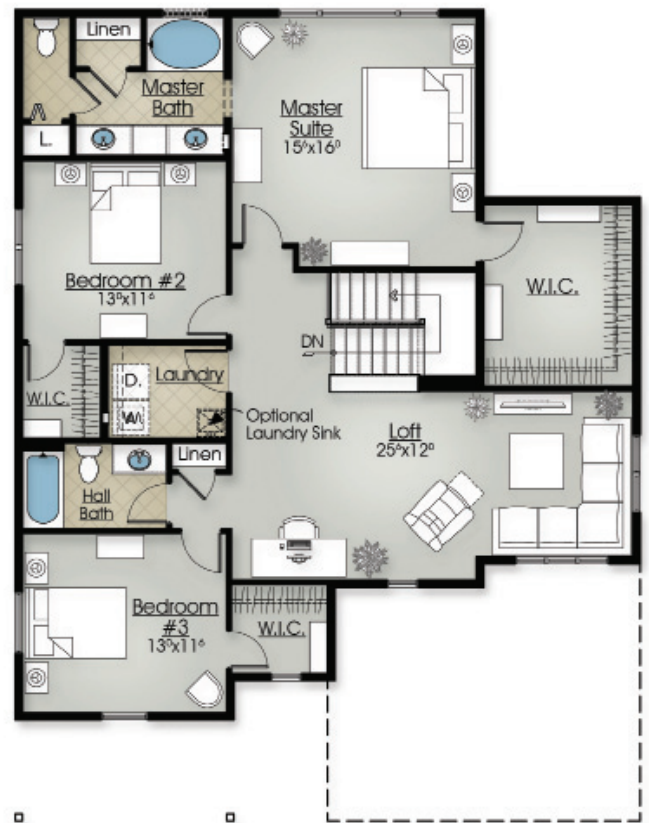

The Cascade

Craftsman Elevation

Euro Elevation

Traditional Elevation

Family-centered kitchen and hearth room. Luxurious Master Suite. 3-car tandem garage.

- 2,632sf
- Up to 4 Bedrooms and 2.5 Baths
- 9' Ceilings
- Study (Optional Dining Room)
- Loft (Optional 4th Bedroom)