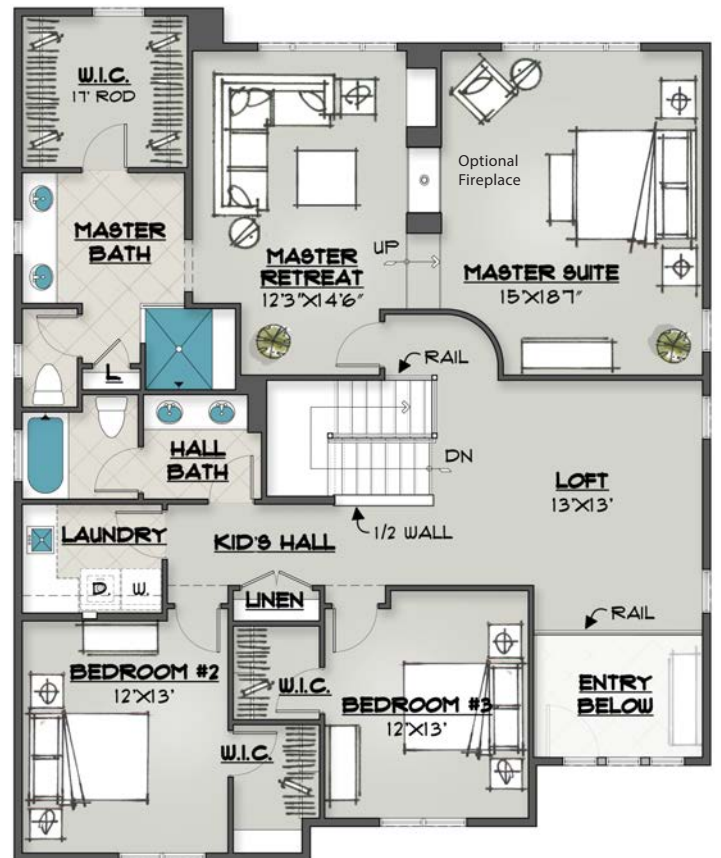

# The Grays Peak

Craftsman Elevation

Euro Elevation

Contemporary Elevation

Shown with optional Extended Master Suite and Gourmet Kitchen

**Reunion Homes**  
[www.reunionhomescolorado.com](http://www.reunionhomescolorado.com)  
 719-203-5448

2,621 to 2983 sf, excluding basement  
 3 or 4 Bedrooms  
 2.5 or 3.5 Baths  
 9' Ceilings  
 Energy Smart High Efficiency Construction