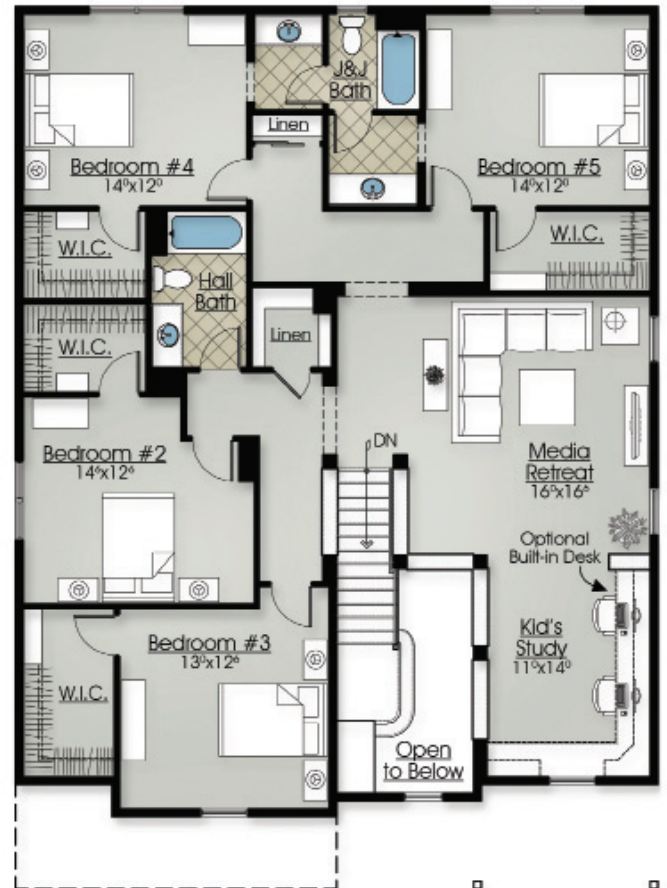

The Pikes Peak (Main Level Master)

Craftsman Elevation

Euro Elevation

Traditional Elevation

Main level master suite. Family-centered hearth room. Flexible plan, customize it to your needs.

Reunion Homes
www.reunionhomescolorado.com
 719-203-5448

- 3,426sf
- Up to 6 Bedrooms and 3.5 Baths
- 9' Ceilings
- Dining Room or optional Study
- Kids Study or optional 6th Bedroom