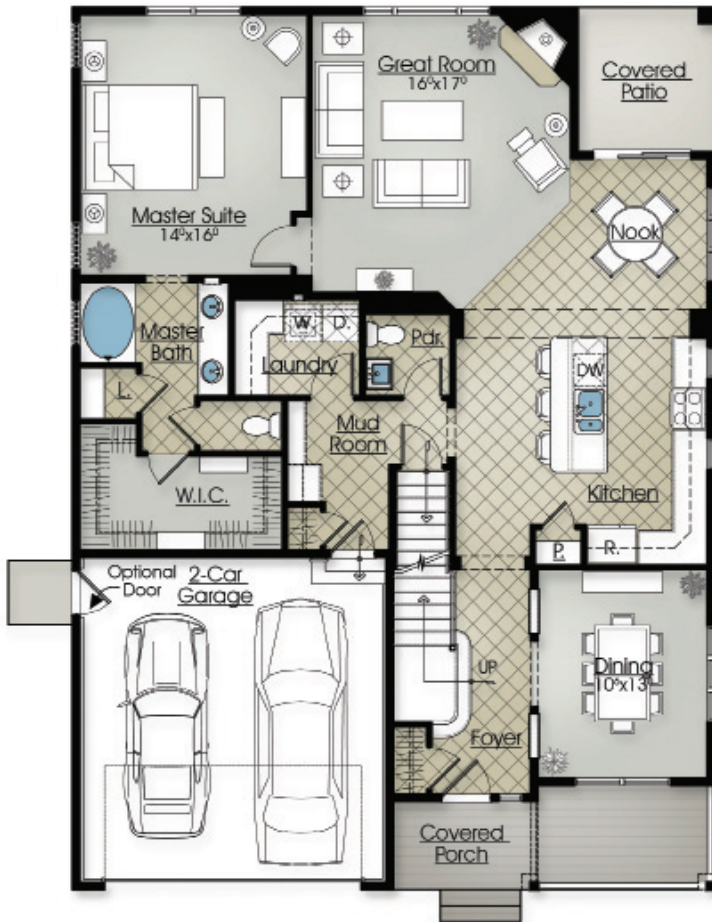

The Pikes Peak (Main Level Master)

Craftsman Elevation

Euro Elevation

Traditional Elevation

Main level master suite. Family-centered hearth room. Flexible plan, customize it to your needs.

Reunion Homes
www.reunionhomescolorado.com
 719-203-5448

- 3,426sf
- Up to 6 Bedrooms and 3.5 Baths
- 9' Ceilings
- Dining Room or optional Study
- Kids Study or optional 6th Bedroom