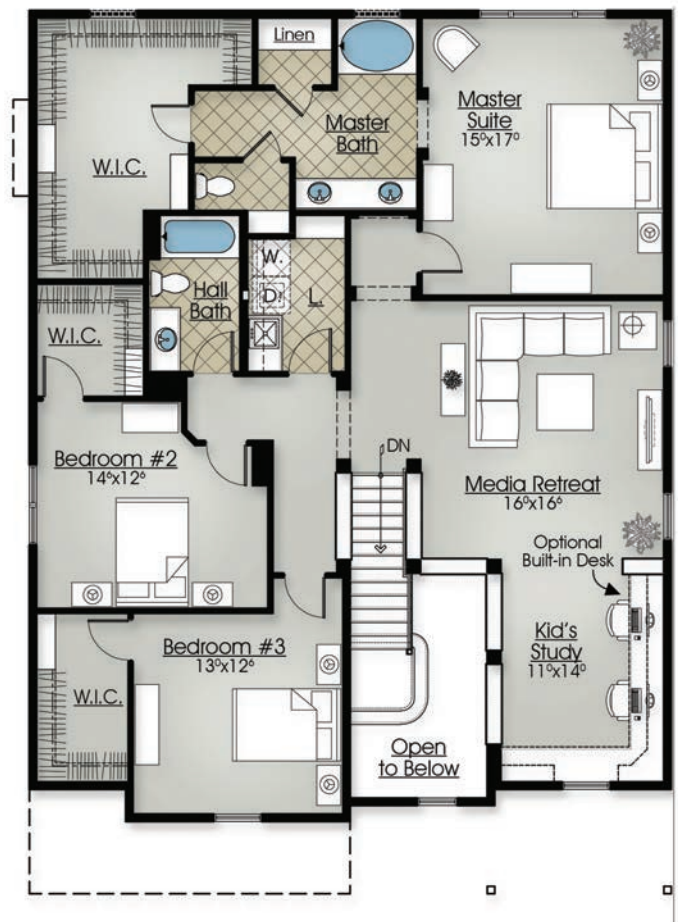

The Pikes Peak (Upper Level Master)

Craftsman B Elevation

Euro A Elevation

Traditional Elevation

Upper level master suite. Family-centered hearth room. Room to grow with your family.

3,364sf

3 or 4 Bedrooms and 2.5 Baths

Optional Main floor Guest Suite with 3/4 Bath

9' Ceilings

2x6 Exterior Walls