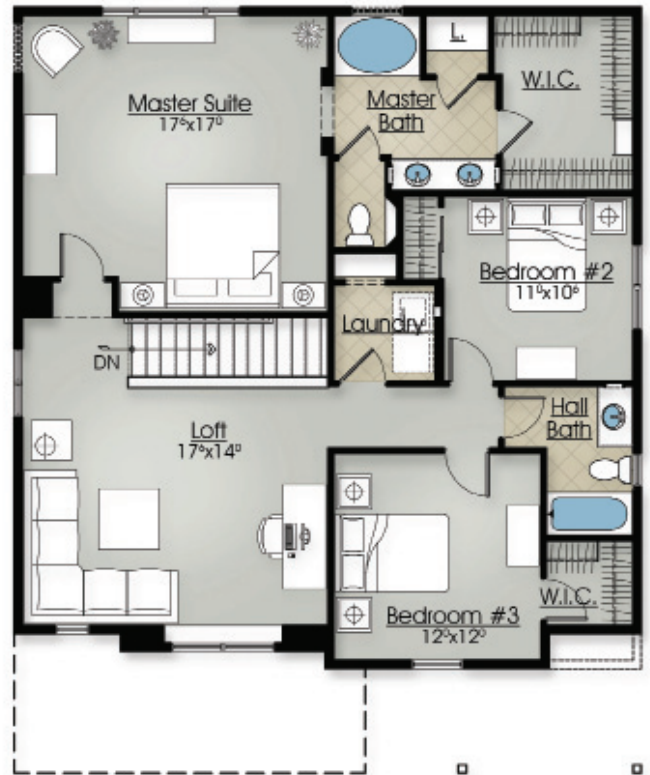

The Red Rock

Craftsman Elevation

Euro Elevation

Traditional Elevation

Reunion Homes
www.reunionhomescolorado.com
719-203-5448

- 2,340sf
- Up to 4 Bedrooms and 2.5 Full Baths
- 9' Ceilings
- Loft (Optional 4th Bedroom)
- Energy Star Certified