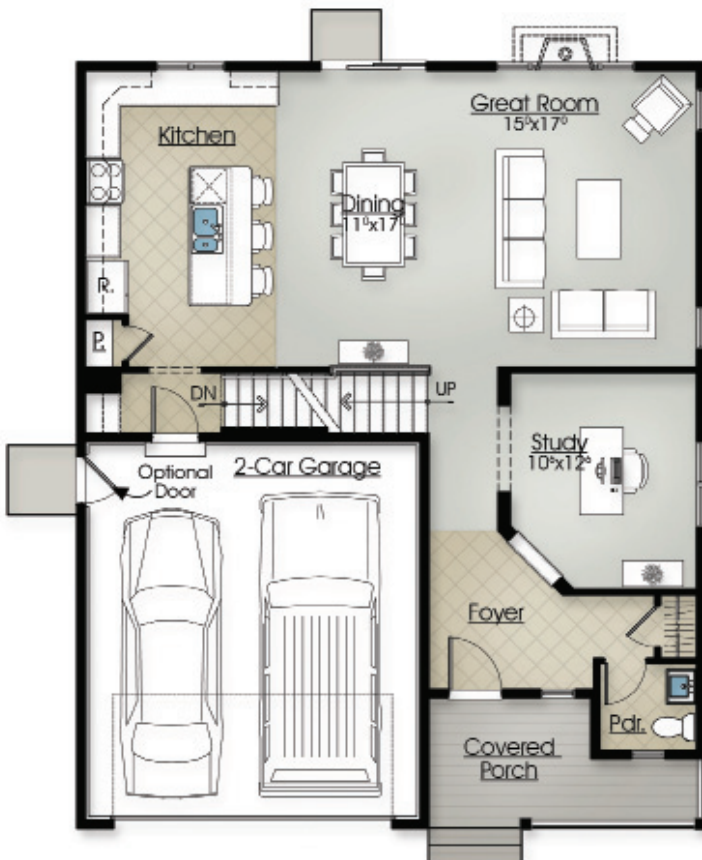

The Red Rock

Craftsman Elevation

Euro Elevation

Traditional Elevation

Reunion Homes
www.reunionhomescolorado.com
719-203-5448

- 2,340sf
- Up to 4 Bedrooms and 2.5 Full Baths
- 9' Ceilings
- Loft (Optional 4th Bedroom)
- Energy Star Certified