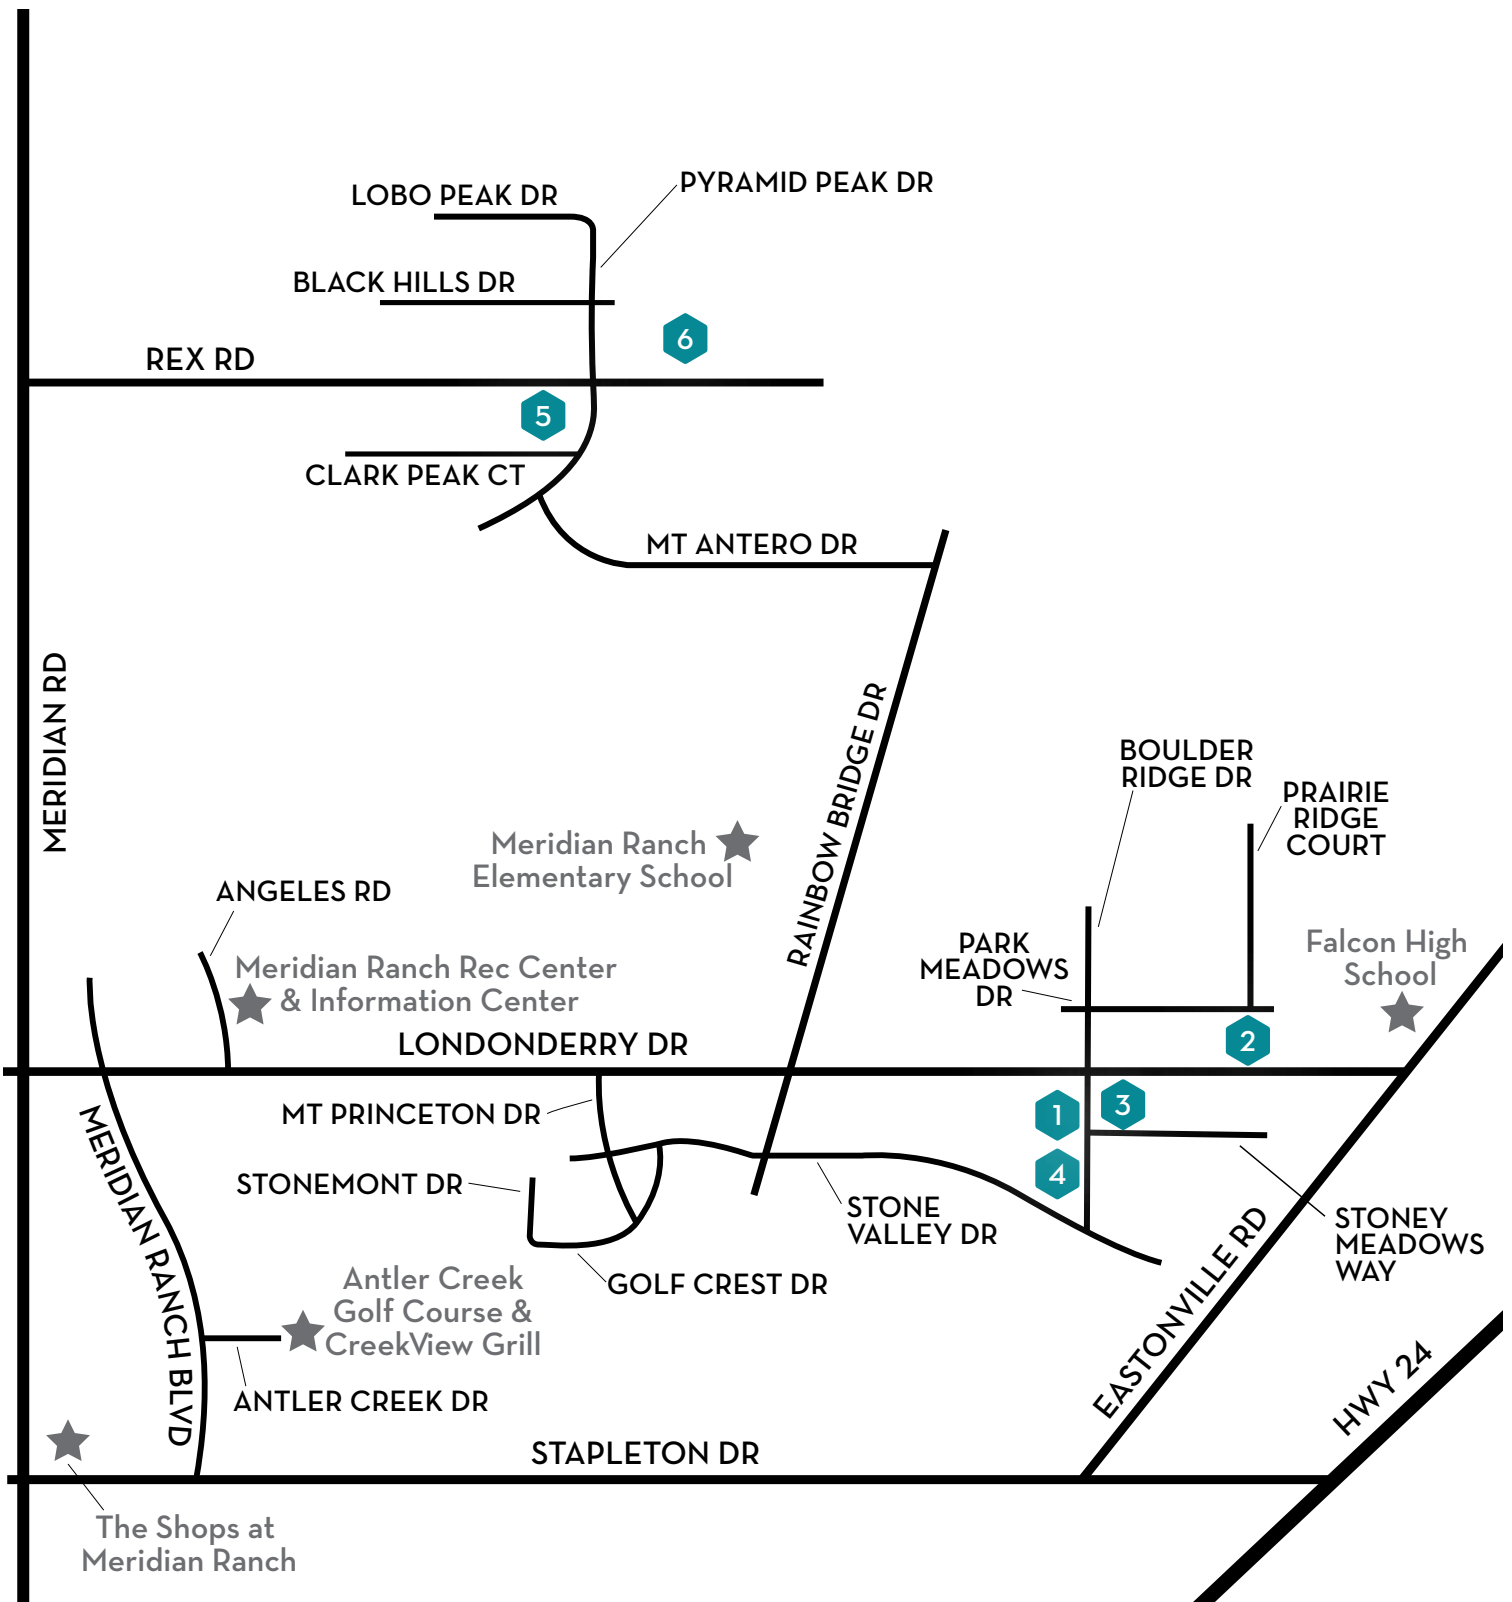

MeridianRanch.com

MERIDIAN RANCH
A GOLF & RECREATIONAL COMMUNITY