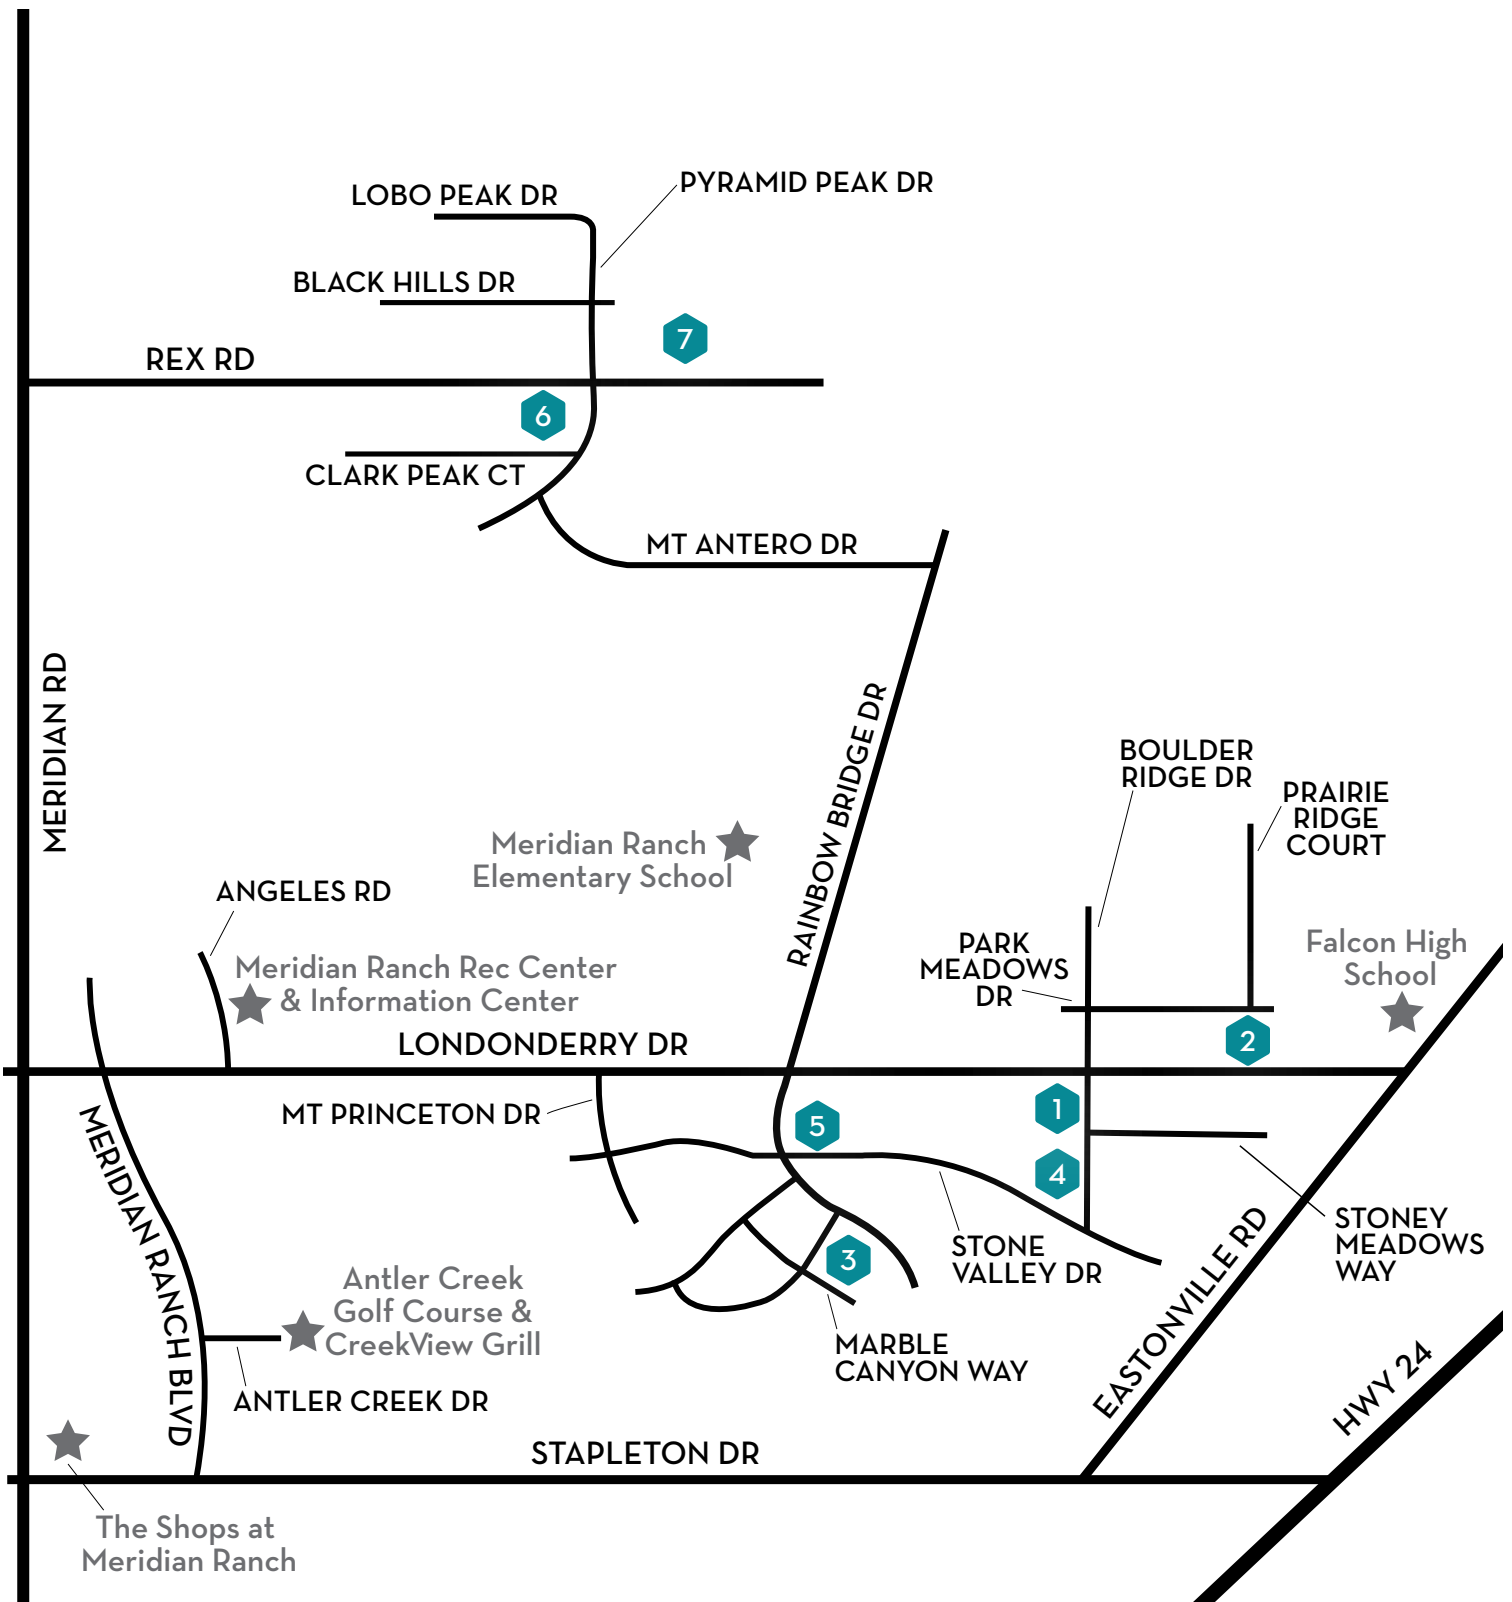

MeridianRanch.com

MERIDIAN RANCH
A GOLF & RECREATIONAL COMMUNITY