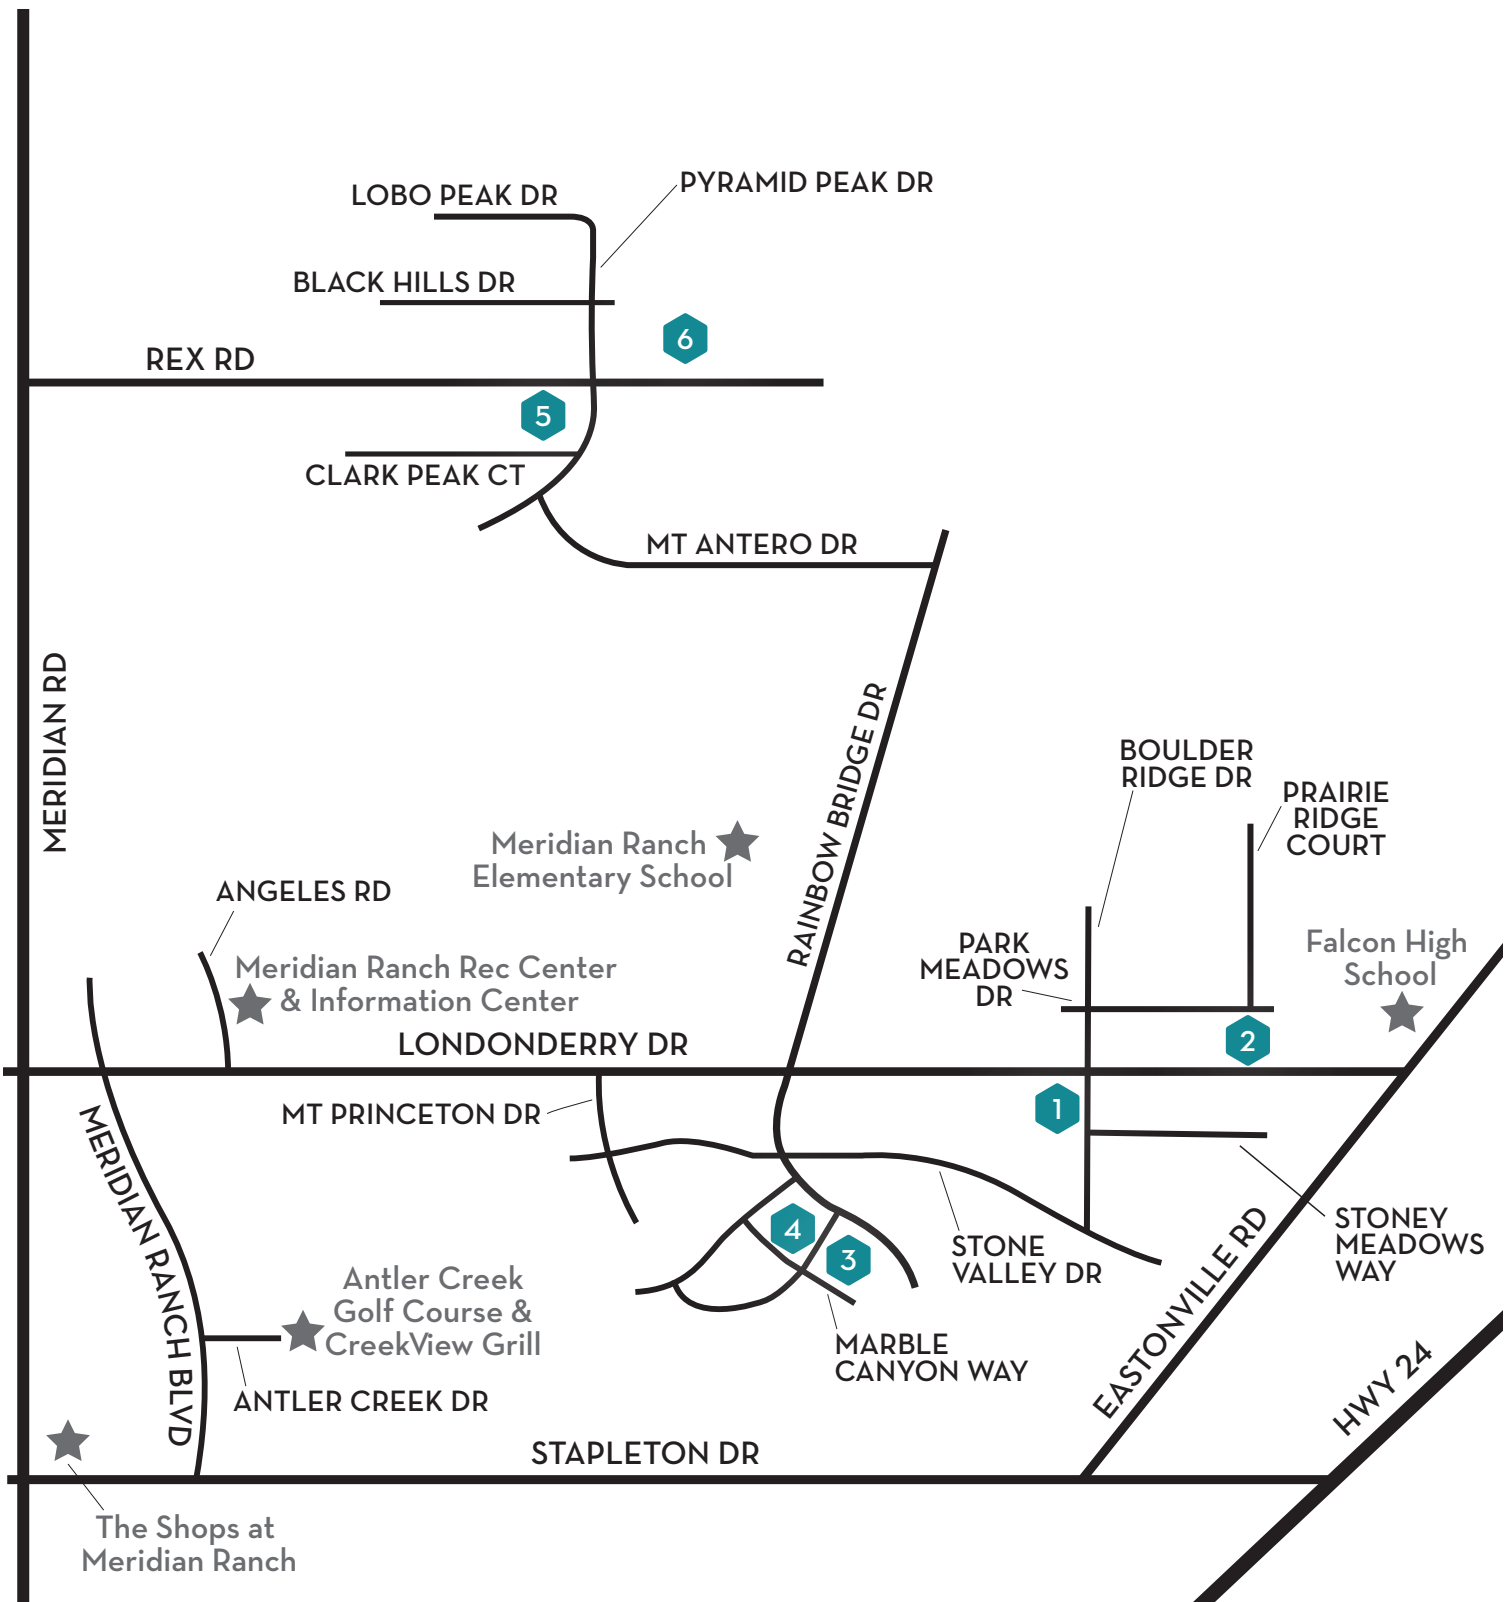

MeridianRanch.com

MERIDIAN RANCH
A GOLF & RECREATIONAL COMMUNITY